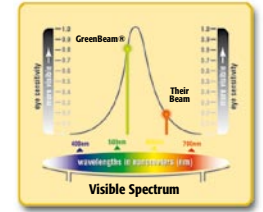

**SPECIFICATIONS\***

DETECTOR	RL-VH4G
Accuracy	H: ±20" (±2 mm / 20 m), V: ±20"
Detecting Range	Diameter: 60 m (Scanning) Diameter: 300 m (LS-70G)
Beam Type	532 nm Green Laser
Laser Class	Class 3R (JIS, IEC) / IIIa (CDRH)
Variable Rotating Speed	10 ~ 300 rpm (Selectable)
Water/Dust Proof	IP54 (Category 2)
Inclination Setting	2 axis manual
Batteries	Rechargeable Battery
Operating Time (battery)	24 hrs
External	AC/12vDC (run charge)
Weight	2.6 kg (w/o batteries)
Dimensions	182 x 167 x 240 mm

**Vertical Alignment**

Using the optional vertical floor target, setting wall studs is easy. Simply place the optional vertical target on your line, place the RL-VH4G at the other end, and use the manual slope buttons, or included RC-30 Remote to center the beam on the target.

**Why green?**

It's brighter. Up to four times brighter than conventional beams. As the chart shows, your eye sees certain wavelengths of light better than others, with the mid-500 nanometer range being the most visible. That's why Topcon developed the GreenBeam®. You can see the GreenBeam® anywhere under any condition. Set up the laser for best coverage every time. You're using the beam instead of losing it, so the job gets done faster.